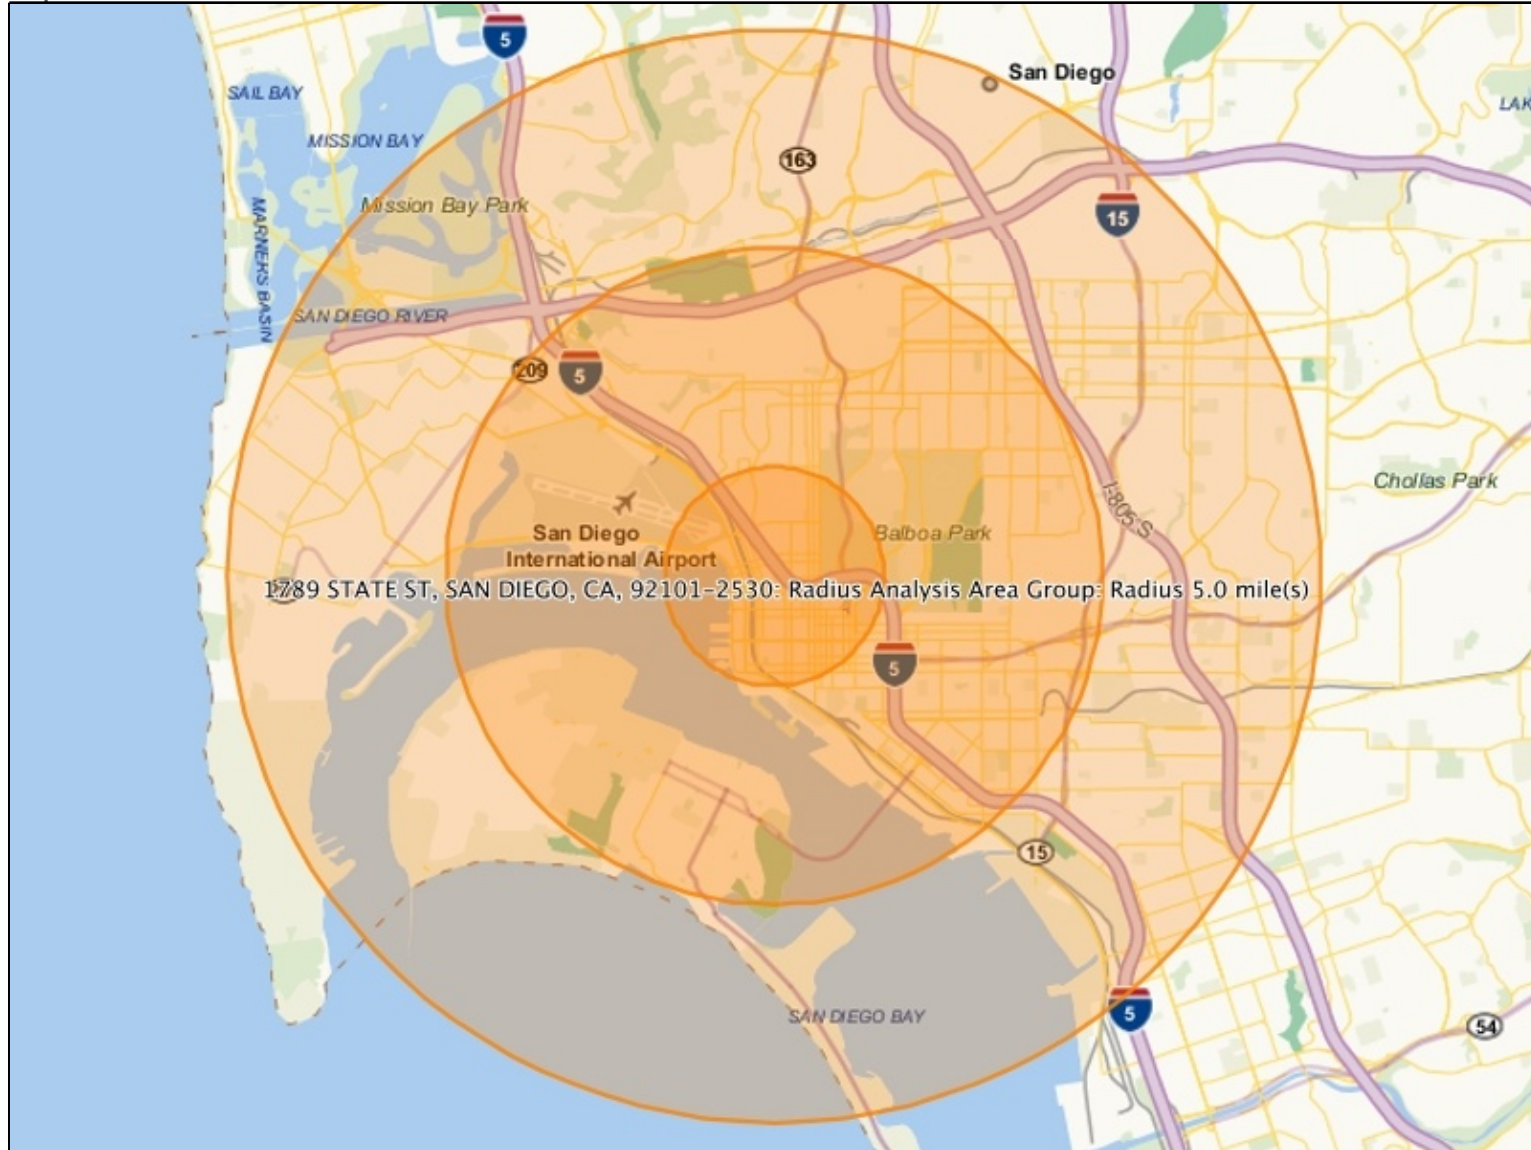

Business-Facts Summary - Business Summary (Occupation)

1789 STATE ST, SAN DIEGO, CA, 92101-2530: Radius Analysis Area Group: Radius 3.0 mile(s)

SOC Code	Description	Employment	%
Business Summary (Occupation)			
Total Employment by Occupation		204,699	
11	Management Occupations	18,572	9.07%
13	Business and Financial Operations Occupations	12,232	5.98%
15	Computer and Mathematical Occupations	4,619	2.26%
17	Architecture and Engineering Occupations	2,070	1.01%
19	Life, Physical, and Social Science Occupations	1,340	0.65%
21	Community and Social Service Occupations	5,457	2.67%
23	Legal Occupations	3,816	1.86%
25	Education, Training, and Library Occupations	5,801	2.83%
27	Arts, Design, Entertainment, Sports, and Media Occupations	4,916	2.40%
29	Healthcare Practitioners and Technical Occupations	19,143	9.35%
31	Healthcare Support Occupations	2,615	1.28%
33	Protective Service Occupations	8,102	3.96%
35	Food Preparation and Serving Related Occupations	8,207	4.01%
37	Building and Grounds Cleaning and Maintenance	14,927	7.29%
39	Personal Care and Service Occupations	9,361	4.57%
41	Sales and Related Occupations	13,507	6.60%
43	Office and Administrative Support Occupations	21,086	10.30%
45	Farming, Fishing, and Forestry Occupations	318	0.16%
47	Construction and Extraction Occupations	10,597	5.18%
49	Installation, Maintenance, and Repair Occupations	5,741	2.80%
51	Production Occupations	3,301	1.61%
53	Transportation and Material Moving Occupations	7,491	3.66%
99	Unclassified	21,480	10.49%

Business-Facts Summary - Business Summary (Occupation)

Map

1789 STATE ST, SAN DIEGO, CA, 92101-2530

- Radius 1.0 mile(s)
- Radius 3.0 mile(s)
- Radius 5.0 mile(s)