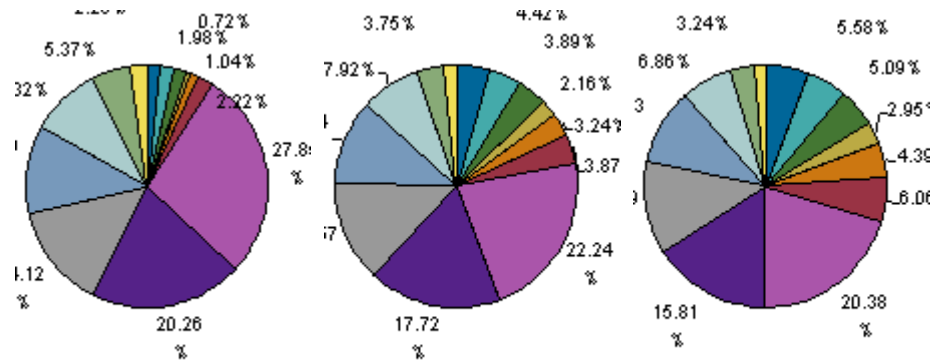

### Family Households

2023 Projection	5,044	33,339	95,761
2018 Estimate	4,675	31,833	91,907
2010 Census	3,937	29,295	85,652
2000 Census	2,447	28,033	84,263

Growth 2018 - 2023		7.89%	4.73%	4.19%
Growth 2010 - 2018		18.76%	8.66%	7.30%
Growth 2000 - 2010		60.86%	4.50%	1.65%

# Pop-Facts Demographics - Pop-Facts Population Quick Facts

Description	1789 STATE ST, SAN DIEGO, CA, 92101-2530: Radius Analysis Area Group: Radius 1.0 mile(s)		1789 STATE ST, SAN DIEGO, CA, 92101-2530: Radius Analysis Area Group: Radius 3.0 mile(s)		1789 STATE ST, SAN DIEGO, CA, 92101-2530: Radius Analysis Area Group: Radius 5.0 mile(s)	
	Total	%	Total	%	Total	%
<b>Pop-Facts Population Quick Facts</b>						
<b>2018 Est. Population by Age</b>	<b>35,486</b>		<b>185,434</b>		<b>488,261</b>	

- Age 0 - 4
- Age 5 - 9
- Age 10 - 14
- Age 15 - 17
- Age 18 - 20
- Age 21 - 24
- Age 25 - 34
- Age 35 - 44
- Age 45 - 54
- Age 55 - 64
- Age 65 - 74
- Age 75 - 84
- Age 85 and over

Age 0 - 4	612	1.72%	8,096	4.37%	27,713	5.68%
Age 5 - 9	704	1.98%	8,201	4.42%	27,238	5.58%
Age 10 - 14	525	1.48%	7,220	3.89%	24,849	5.09%
Age 15 - 17	256	0.72%	4,003	2.16%	14,388	2.95%
Age 18 - 20	370	1.04%	6,005	3.24%	21,417	4.39%
Age 21 - 24	787	2.22%	7,178	3.87%	29,606	6.06%
Age 25 - 34	9,884	27.85%	41,249	22.24%	99,514	20.38%
Age 35 - 44	7,189	20.26%	32,860	17.72%	77,184	15.81%
Age 45 - 54	5,009	14.12%	25,170	13.57%	60,510	12.39%
Age 55 - 64	4,148	11.69%	20,837	11.24%	49,468	10.13%
Age 65 - 74	3,307	9.32%	14,690	7.92%	33,470	6.86%
Age 75 - 84	1,907	5.37%	6,958	3.75%	15,796	3.24%
Age 85 and over	791	2.23%	2,968	1.60%	7,109	1.46%
Age 16 and over	33,563	94.58%	160,626	86.62%	403,781	82.70%
Age 18 and over	33,390	94.09%	157,914	85.16%	394,074	80.71%
Age 21 and over	33,020	93.05%	151,910	81.92%	372,657	76.32%
Age 65 and over	6,005	16.92%	24,616	13.27%	56,375	11.55%