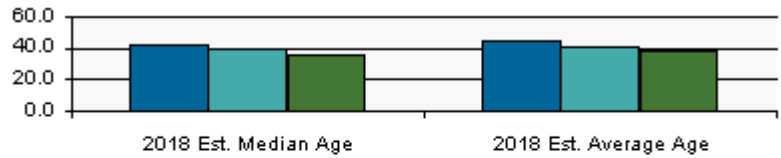

Pop-Facts Demographics - Pop-Facts Population Quick Facts

Description	1789 STATE ST, SAN DIEGO, CA, 92101-2530: Radius Analysis Area Group: Radius 1.0 mile(s)		1789 STATE ST, SAN DIEGO, CA, 92101-2530: Radius Analysis Area Group: Radius 3.0 mile(s)		1789 STATE ST, SAN DIEGO, CA, 92101-2530: Radius Analysis Area Group: Radius 5.0 mile(s)	
	Total	%	Total	%	Total	%

2018 Est. Median Age	41.4	38.3	34.9
2018 Est. Average Age	44.4	40.0	37.2

2018 Est. Population by Single-Classification Race	35,486	185,434	488,261