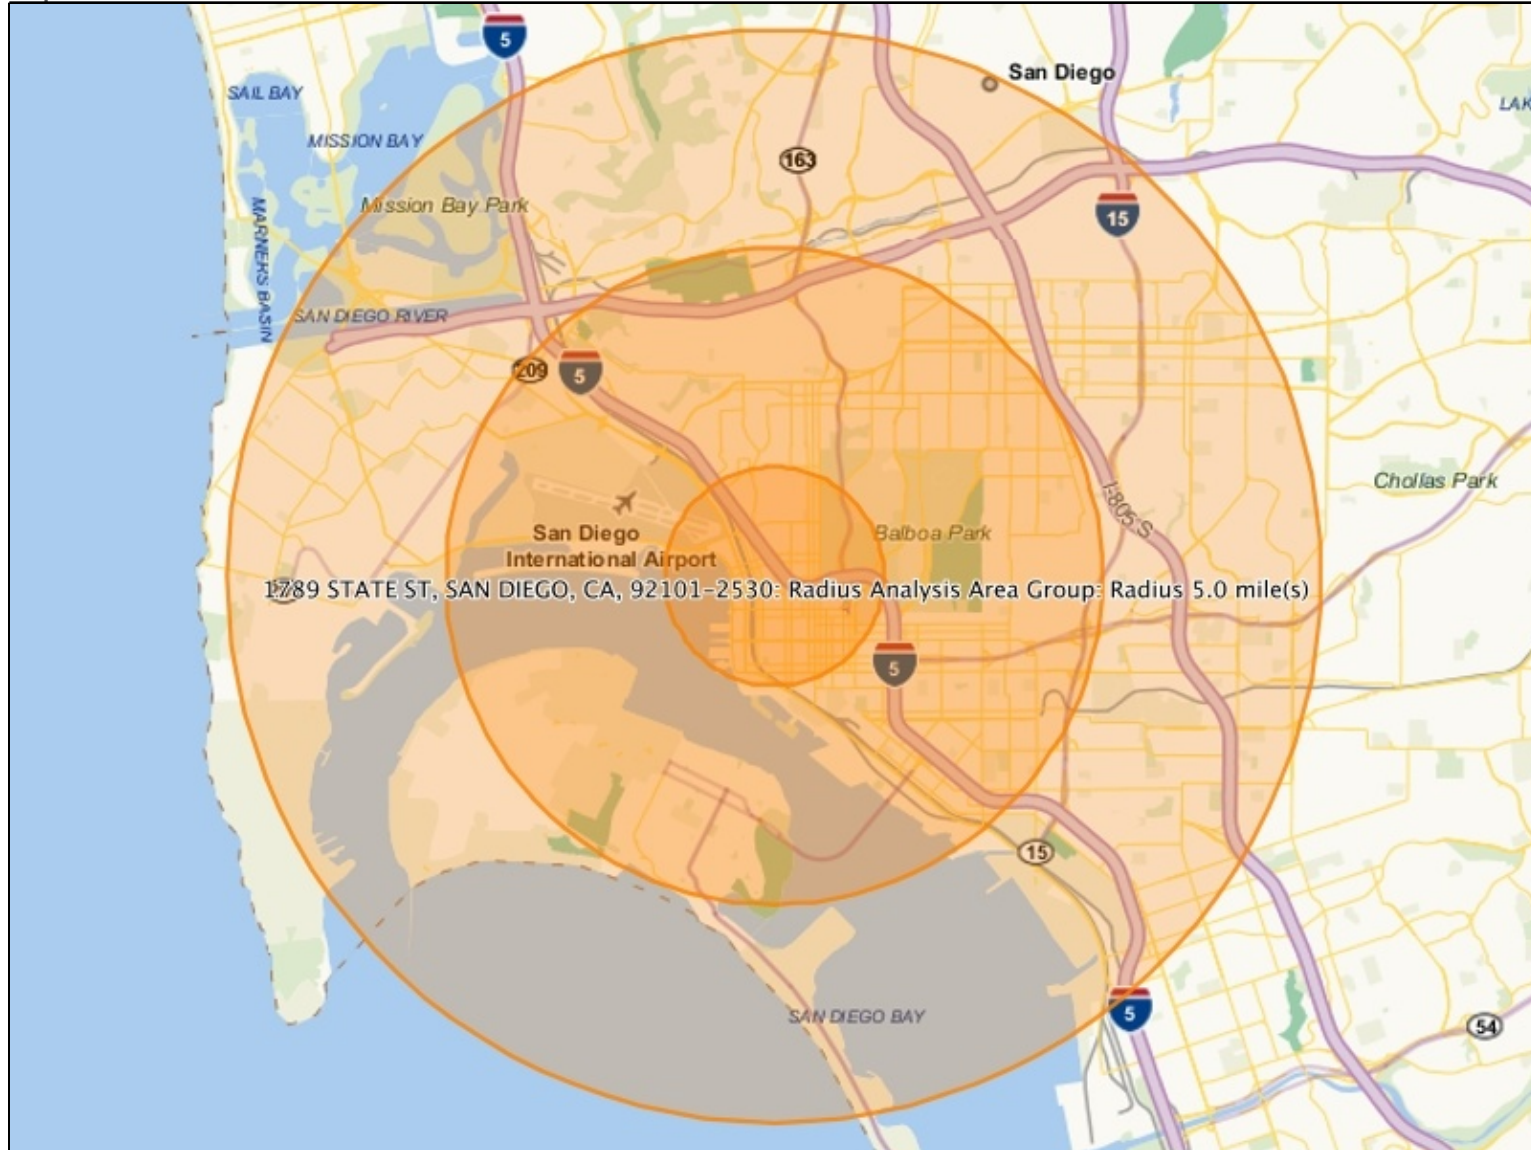

# Pop-Facts Demographics - Pop-Facts Population Quick Facts

Description	1789 STATE ST, SAN DIEGO, CA, 92101-2530: Radius Analysis Area Group: Radius 1.0 mile(s)		1789 STATE ST, SAN DIEGO, CA, 92101-2530: Radius Analysis Area Group: Radius 3.0 mile(s)		1789 STATE ST, SAN DIEGO, CA, 92101-2530: Radius Analysis Area Group: Radius 5.0 mile(s)	
	Total	%	Total	%	Total	%

<b>2018 Est. Population by Sex</b>	<b>35,486</b>	<b>185,434</b>	<b>488,261</b>
------------------------------------	---------------	----------------	----------------

■ 1789 STATE ST, SAN DIEGO, CA, 92101-2530: Radius Analysis Area Group: Radius 1.0 mile(s)
■ 1789 STATE ST, SAN DIEGO, CA, 92101-2530: Radius Analysis Area Group: Radius 3.0 mile(s)
■ 1789 STATE ST, SAN DIEGO, CA, 92101-2530: Radius Analysis Area Group: Radius 5.0 mile(s)

# Pop-Facts Demographics - Pop-Facts Population Quick Facts

Map

**1789 STATE ST, SAN DIEGO, CA, 92101-2530**

- Radius 1.0 mile(s)
- Radius 3.0 mile(s)
- Radius 5.0 mile(s)